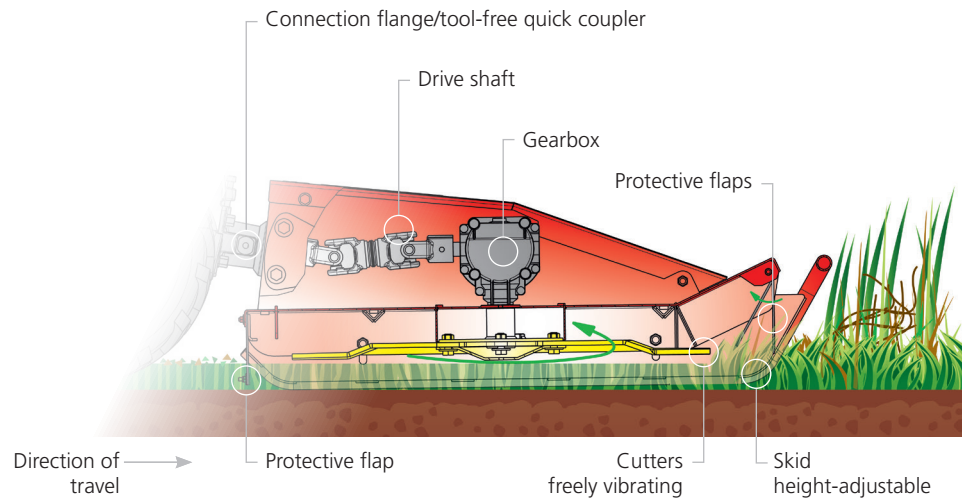

How the Eco-Mulcher works

Mulching makes good ecological sense

Mulching can be used to keep open green areas free from shrubs. When it's a question of maintaining road traffic islands or embankments, the benefits of the Rapid machine combination are clear: total efficiency for neatly cut and visually attractive green areas. And there is no need for chemicals, which is great news for the environment.

No need for tidying up

The continuously variable travel drive used on Rapid walk-behind tractors practically eliminates the need for manual tidying up. This is because the implement is capable of approaching obstacles easily with millimetre precision and without having to uncouple. Thanks to the flexible range of tyre options for the walk-behind tractor, mulching can be carried out safely, efficiently and neatly even on steep embankments.